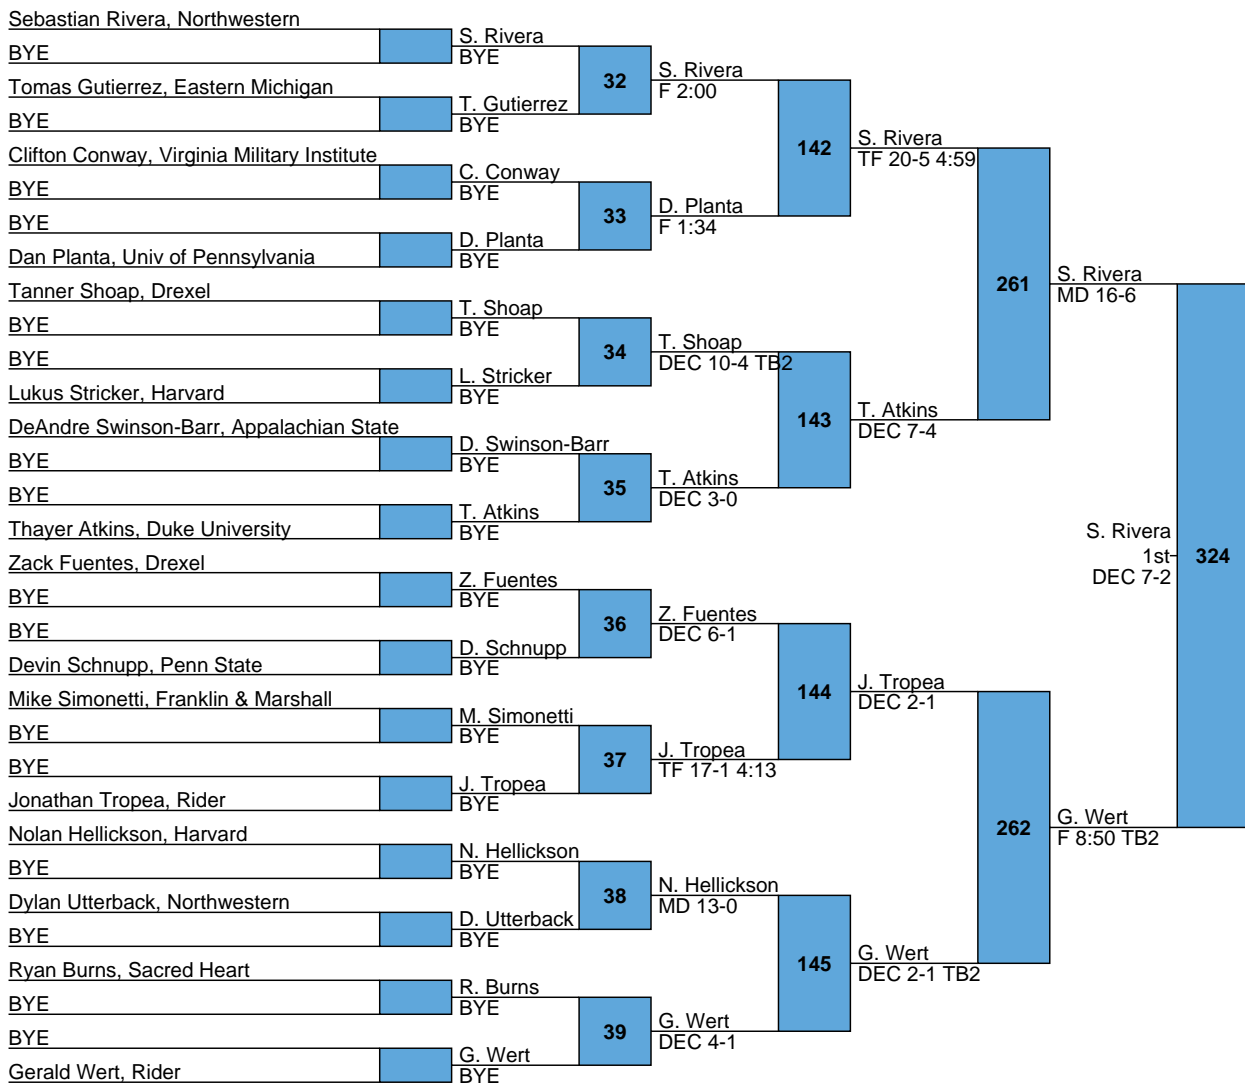

Scoring Gr Rank	Team	Points	CH	CONS	1	2	3	
NCAA	1 Penn State	190.5			3	7		
NCAA	2 Northwest	156.5			1	1	2	1
NCAA	3 Rider	138			1	1	2	1
NCAA	4 Drexel	118.5			1	1		2
NCAA	5 Appalachia	96.5			3			2
NCAA	6 Eastern Mi	77.5			1		1	1
NCAA	7 Univ of Per	72.5			2		3	
NCAA	8 Harvard	68			5		1	2
NCAA	9 Duke Unive	67					1	1
NCAA	10 Franklin &	27						
NCAA	11 Virginia Mil	11						
NCAA	12 Sacred He	10			1			

4	5	6	7	8	9	10	11	12
	1		1					
	4		1					
	1	2	4					
	1	1	2					
		4	2					
	2							
	1							
		2						
		1						

13

14

15

16

L301 T. Shoap MD 14-5  
 L302 L. Atkins DEC 5-3 SV  
 T. Atkins 5th DEC 6-4