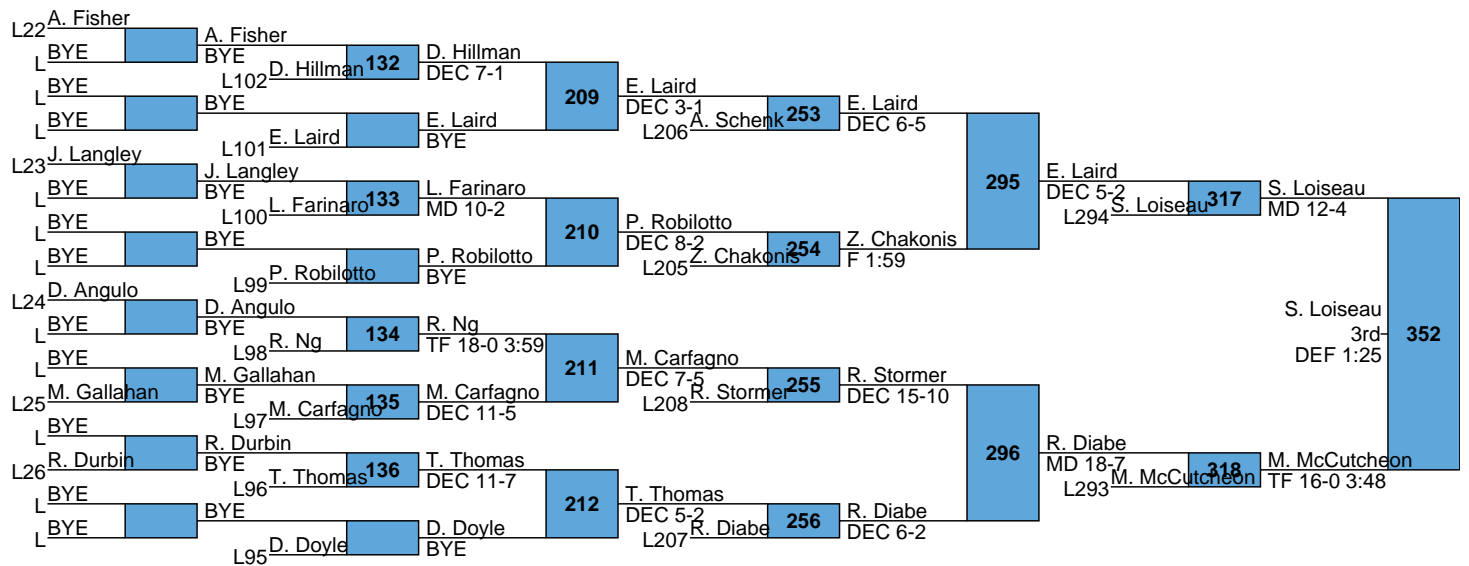

L317 E. Laird MD 12-4 5th [353]
L318 R. Diabe TF 16-0 3:48 NC

L295 Z. Chakonis DEC 5-2 7th [354]
L296 R. Stormer MD 18-7