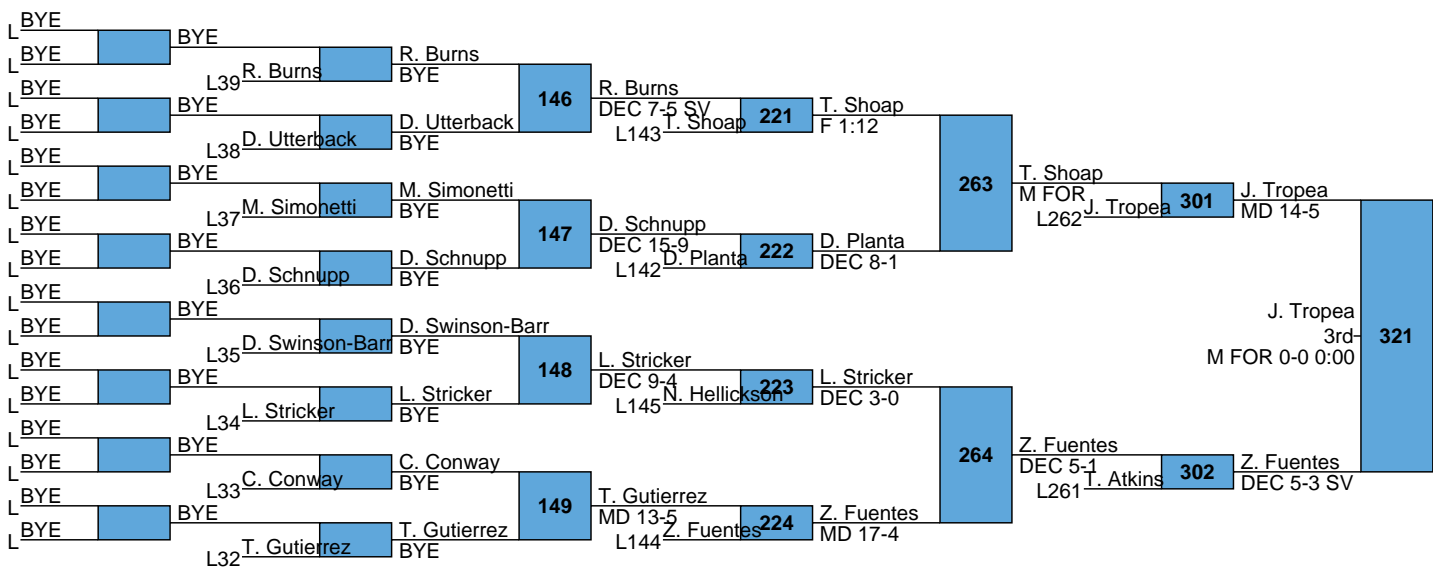

Scoring Gr Rank	Team	Points	CH	CONS	1	2	3	
NCAA	1 Penn State	190.5			3	7		
NCAA	2 Northwest	156.5			1	1	2	1
NCAA	3 Rider	138			1	1	2	1
NCAA	4 Drexel	118.5			1	1		2
NCAA	5 Appalachia	96.5			3			2
NCAA	6 Eastern Mi	77.5			1		1	1
NCAA	7 Univ of Per	72.5			2		3	
NCAA	8 Harvard	68			5		1	2
NCAA	9 Duke Unive	67					1	1
NCAA	10 Franklin &	27						
NCAA	11 Virginia Mil	11						
NCAA	12 Sacred He	10			1			

4	5	6	7	8	9	10	11	12
	1		1					
	4		1					
	1	2	4					
	1	1	2					
		4	2					
	2							
	1							
		2						
		1						

13

14

15

16

L301 T. Shoap MD 14-5  
 L302 L. Atkins DEC 5-3 SV  
 T. Atkins 5th DEC 6-4