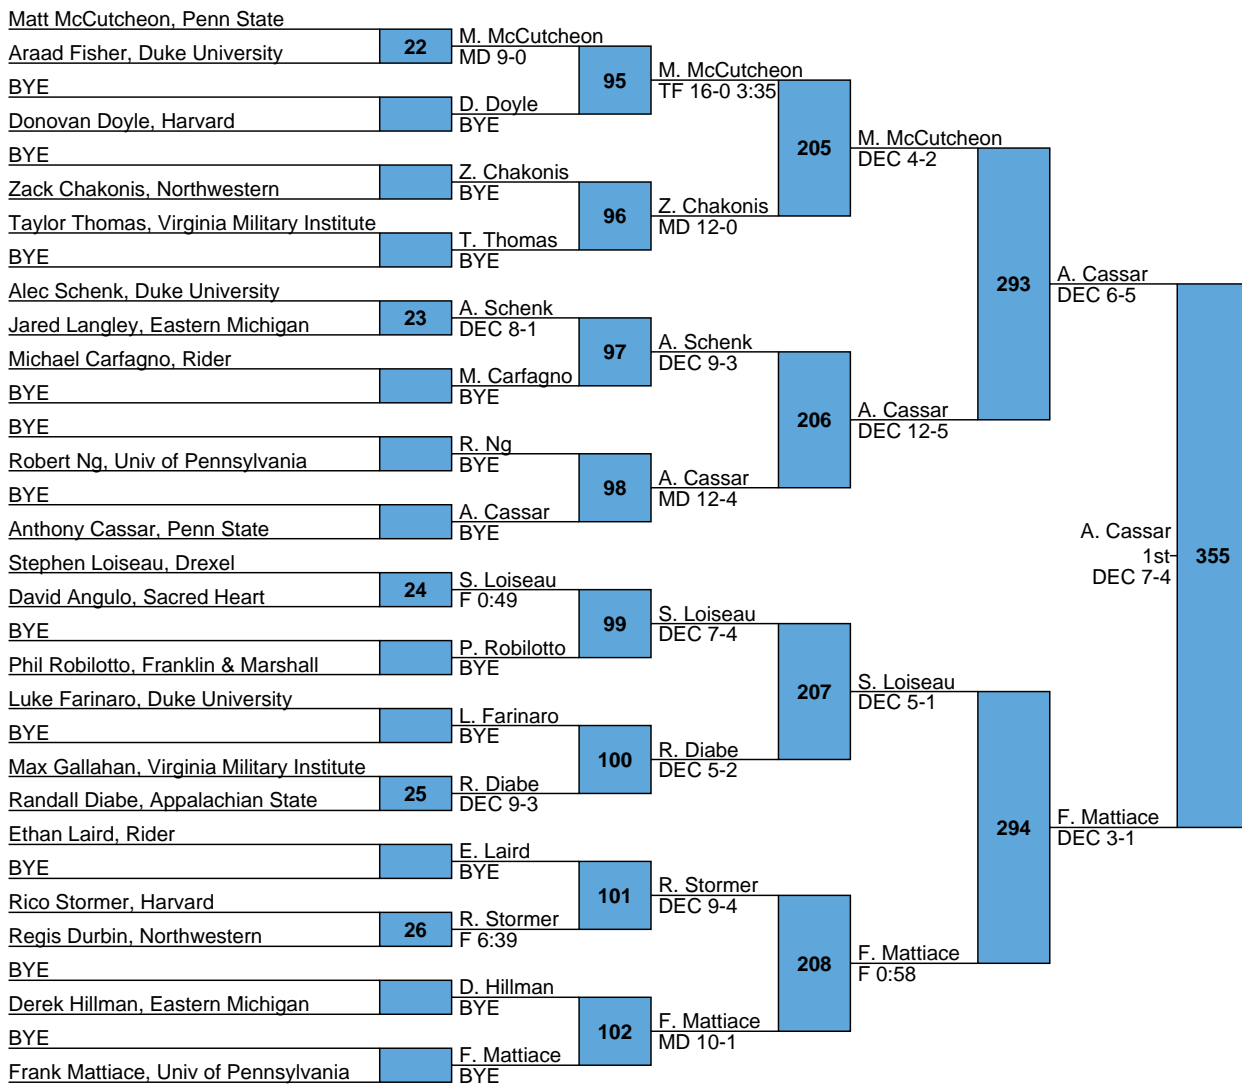

L317 E. Laird MD 12-4 5th [353]
L318 R. Diabe TF 16-0 3:48 NC

L295 Z. Chakonis DEC 5-2 7th [354]
L296 R. Stormer MD 18-7