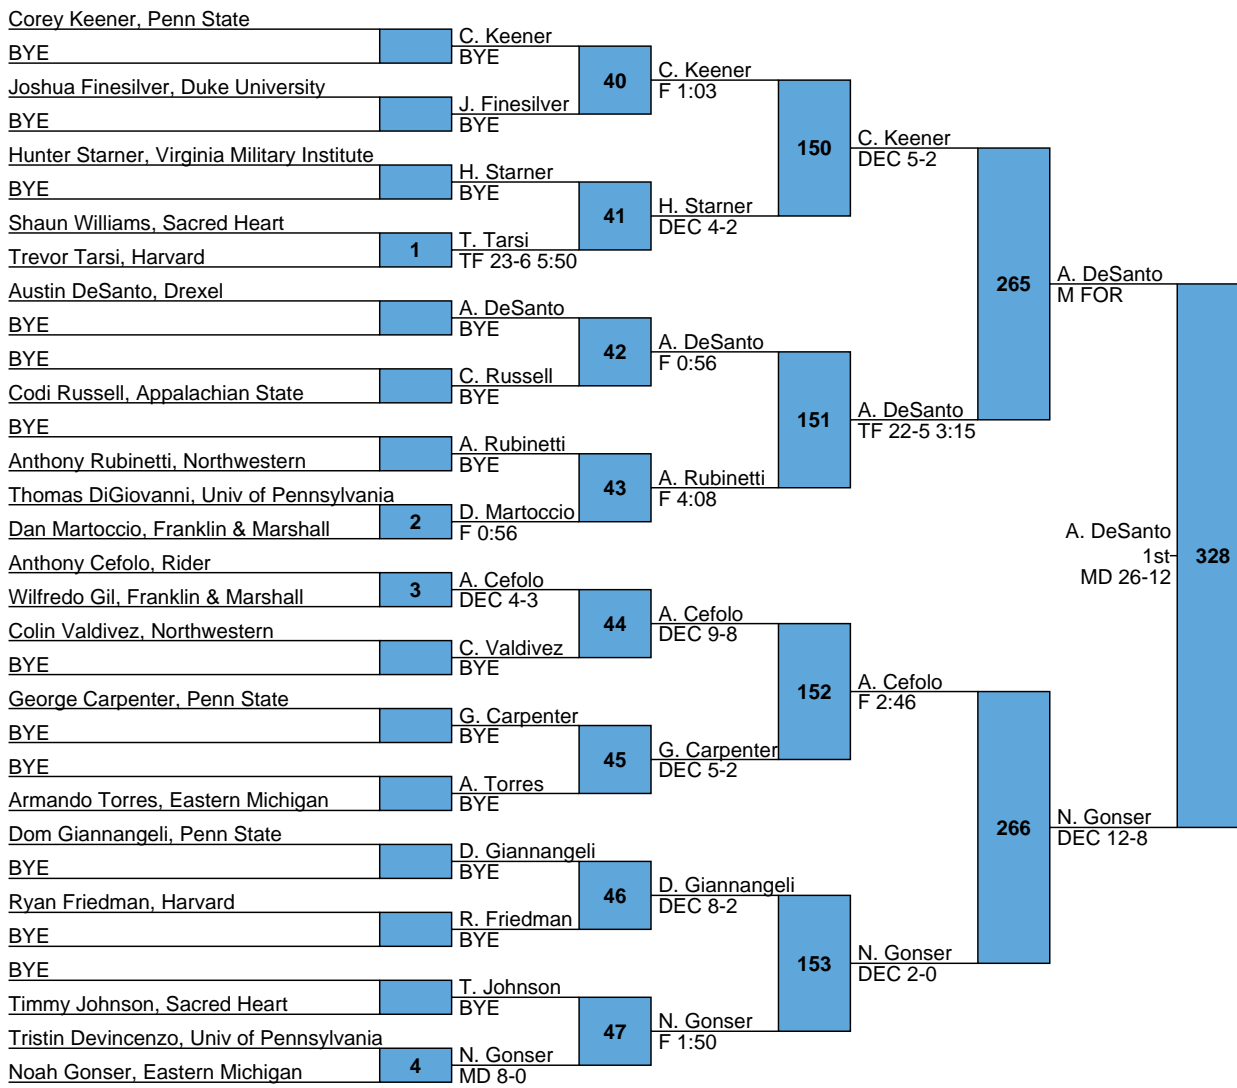

L303 M FOR A. Cefolo
L304 M FOR C. Keener 5th NC
326

L267 DEC 2-0 R. Friedman 7th
L268 DEC 4-2 D. Giannangeli
327