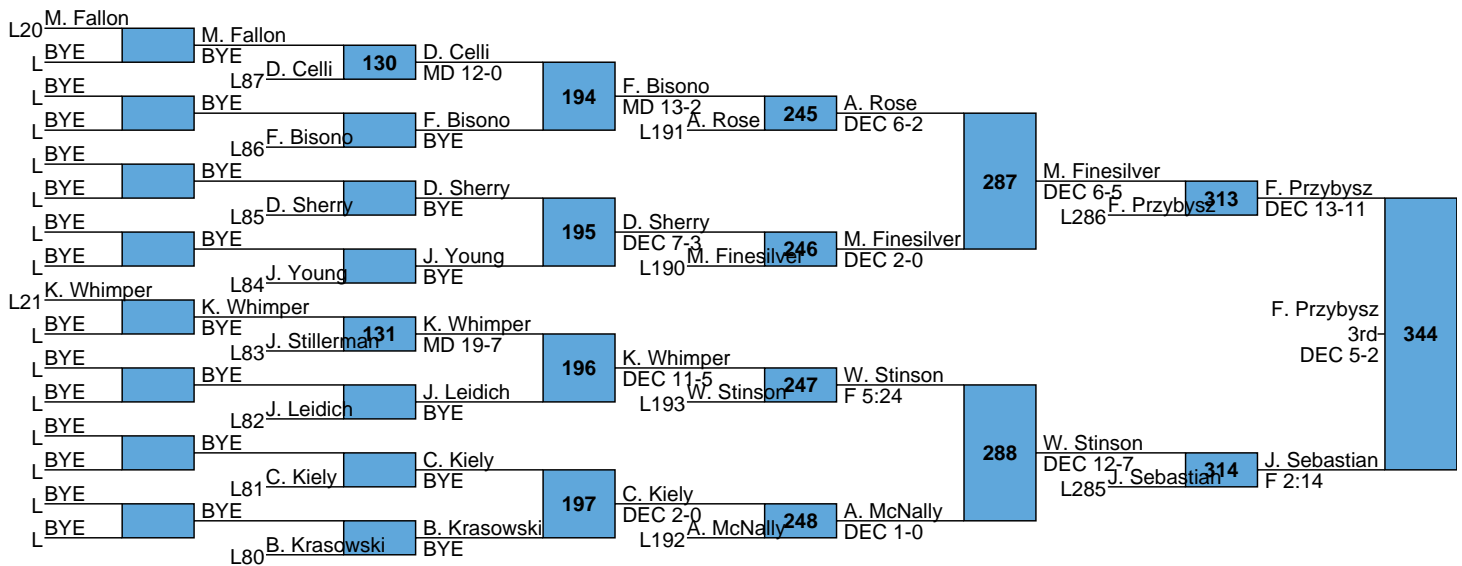

L313 M. Finesilver DEC 13-11 (345)
W. Stinson 5th
L314 F 2:14 M FOR

L287 A. Rose DEC 6-5 (346)
A. McNally 7th
L288 DEC 12-7