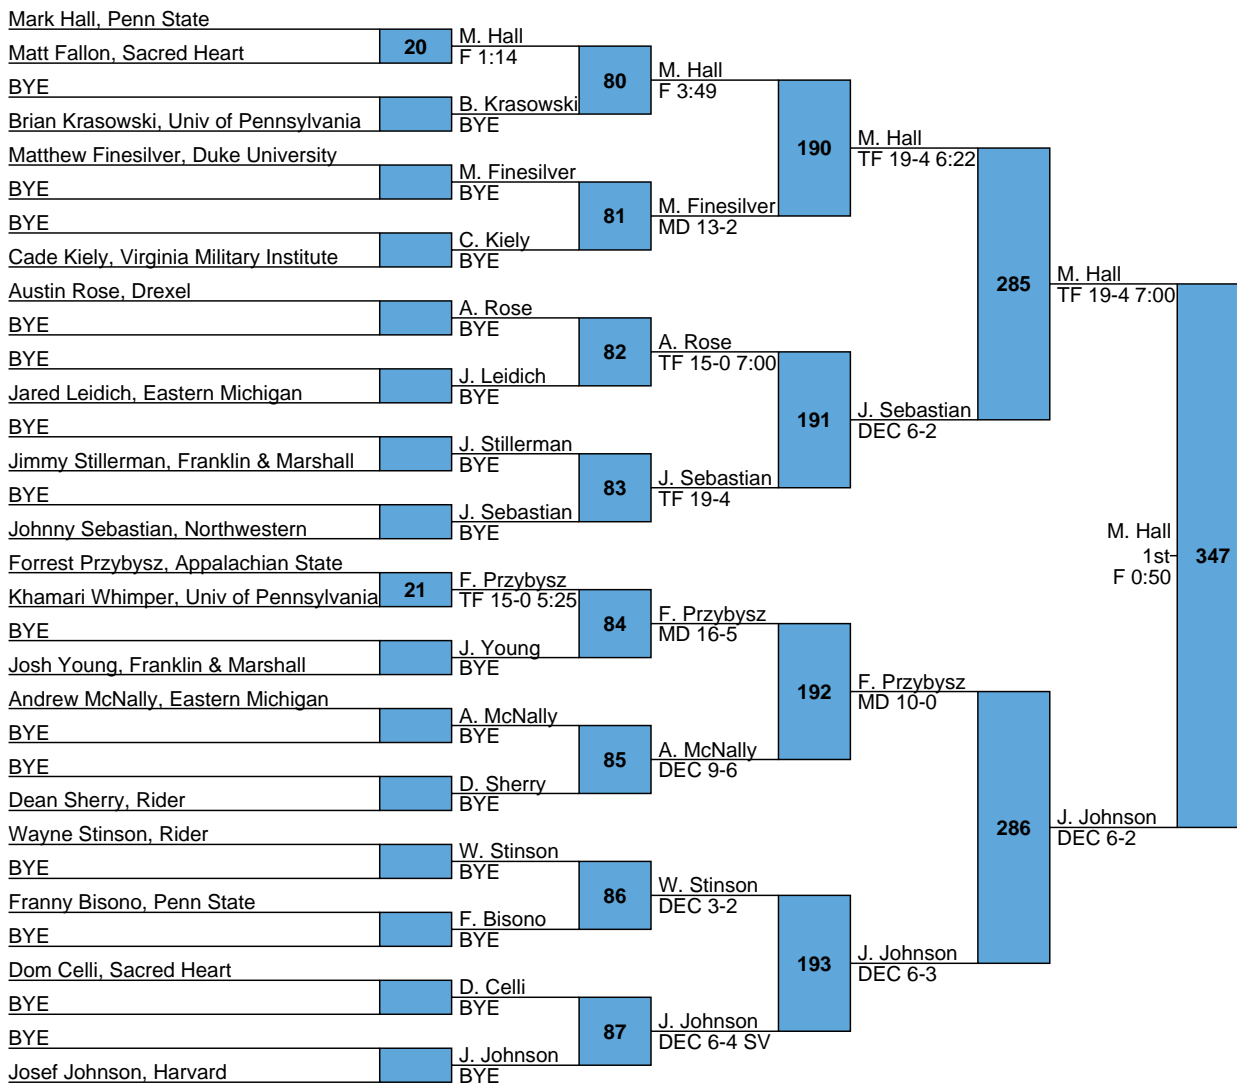

L313 M. Finesilver DEC 13-11 (345)
W. Stinson 5th
L314 F 2:14 M FOR

L287 A. Rose DEC 6-5 (346)
A. McNally 7th
L288 DEC 12-7